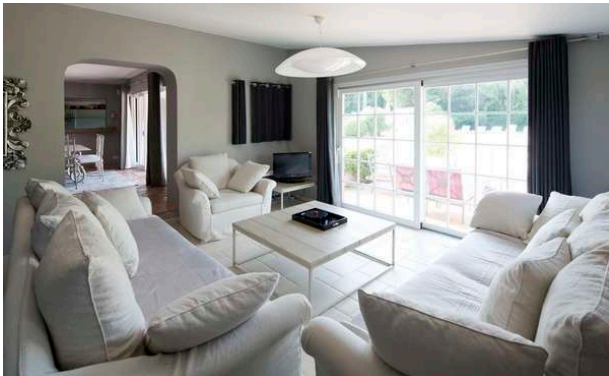

Villa Valentine , Saint Tropez