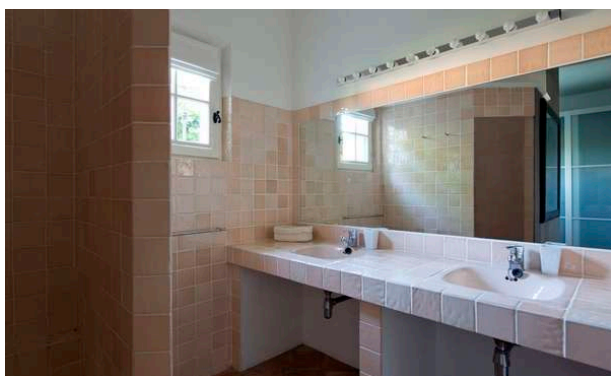

Villa Valentine , Saint Tropez