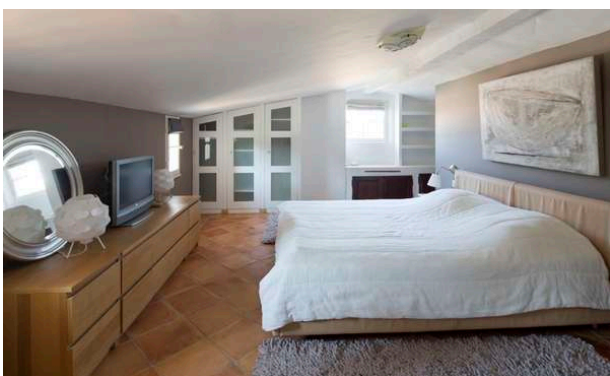

Villa Valentine , Saint Tropez