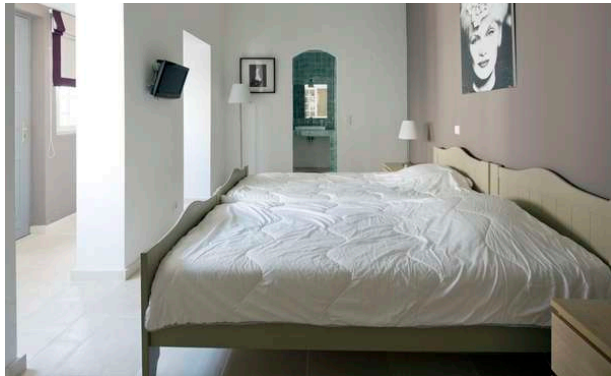

Villa Valentine , Saint Tropez