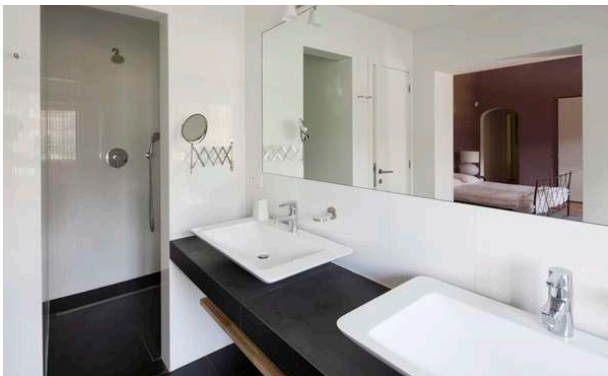

Villa Valentine , Saint Tropez