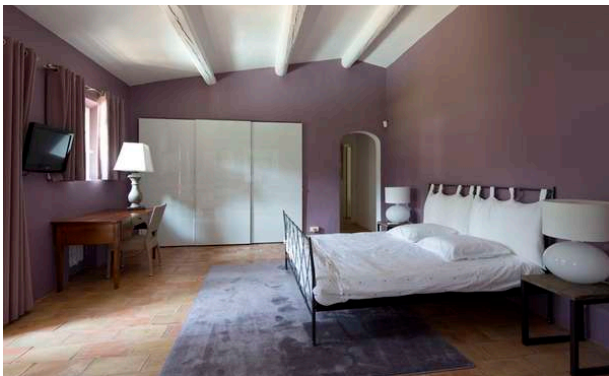

Villa Valentine , Saint Tropez