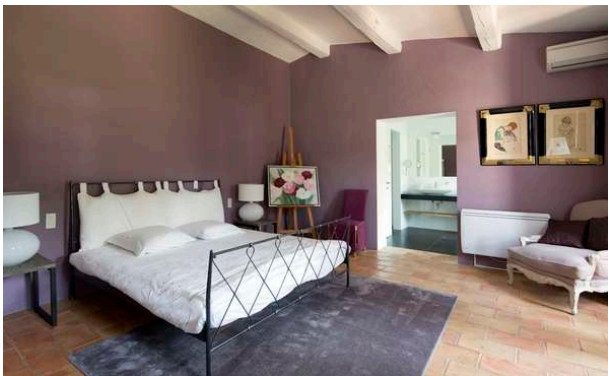

Villa Valentine , Saint Tropez