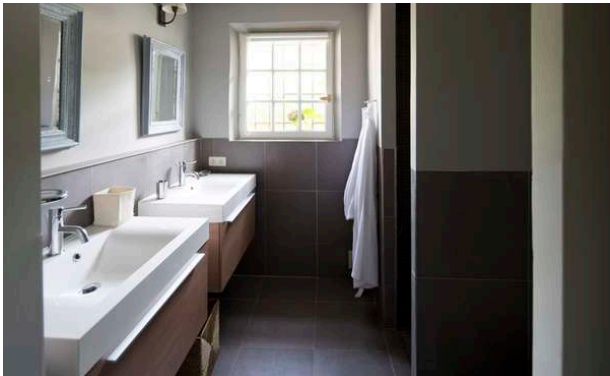

Villa Valentine , Saint Tropez