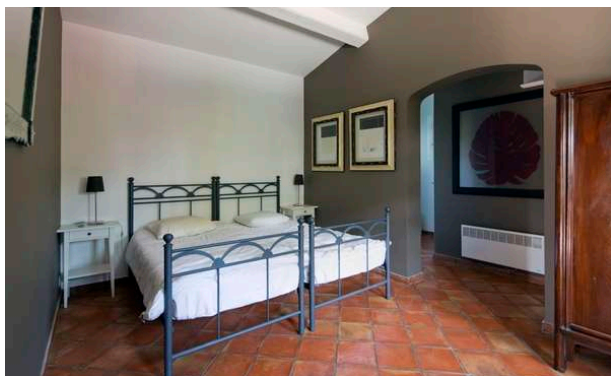

Villa Valentine , Saint Tropez