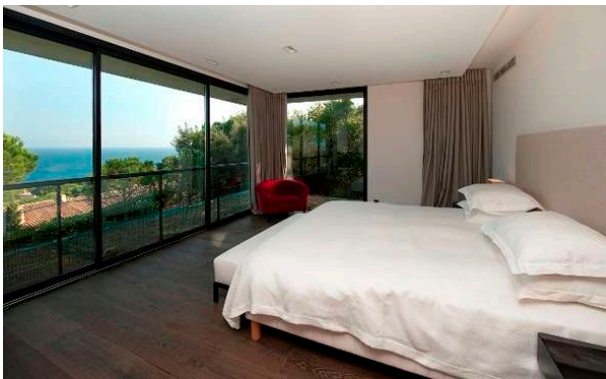

Villa Emeraude , Saint Tropez