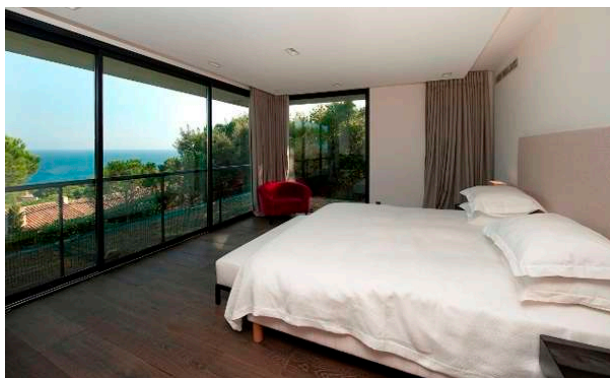

Villa Emeraude , Saint Tropez