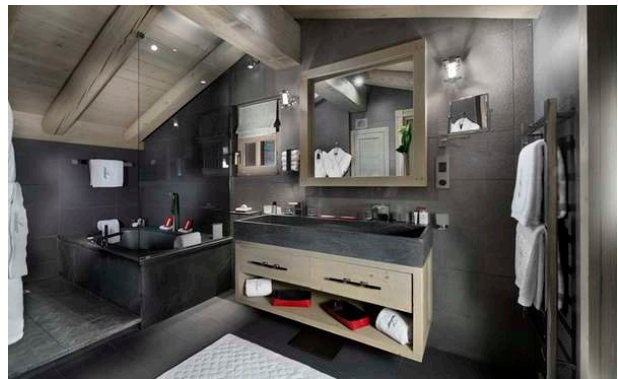

Chalet Panmah , Courchevel