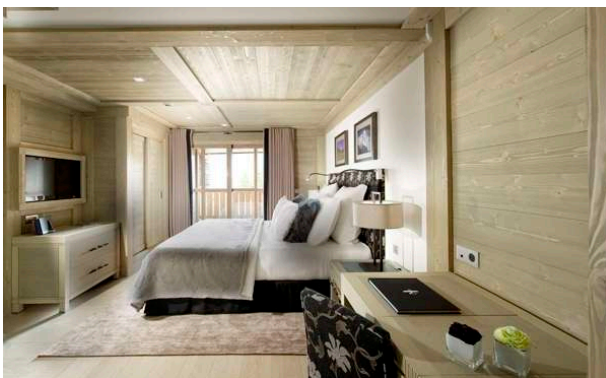

Chalet Panmah , Courchevel