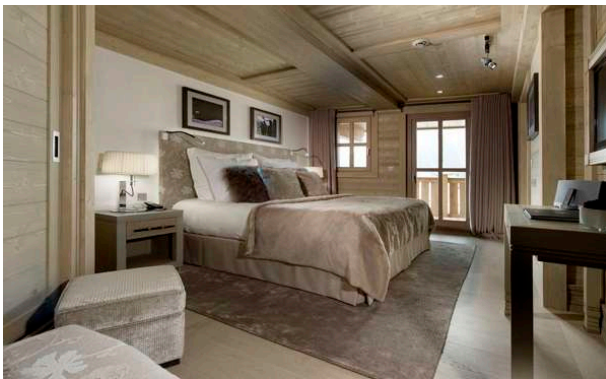

Chalet Panmah , Courchevel