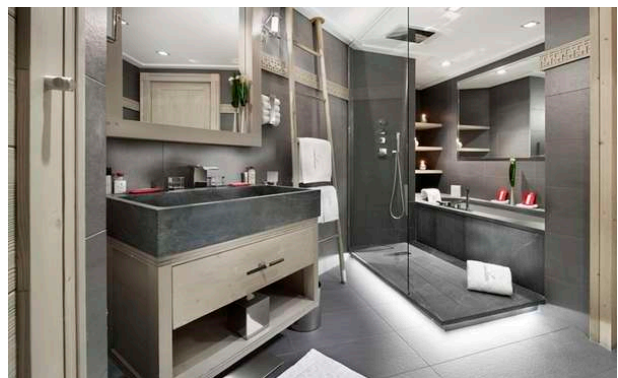

Chalet Panmah , Courchevel