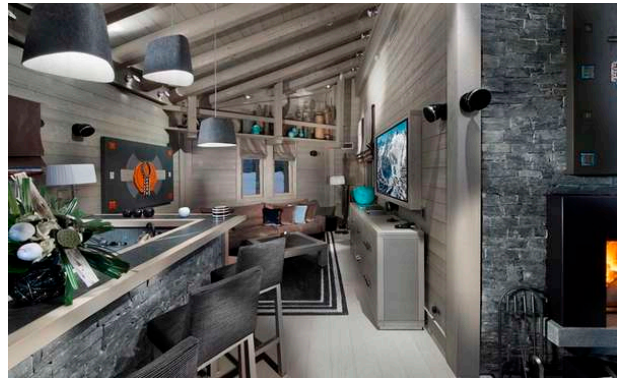

Chalet Panmah , Courchevel