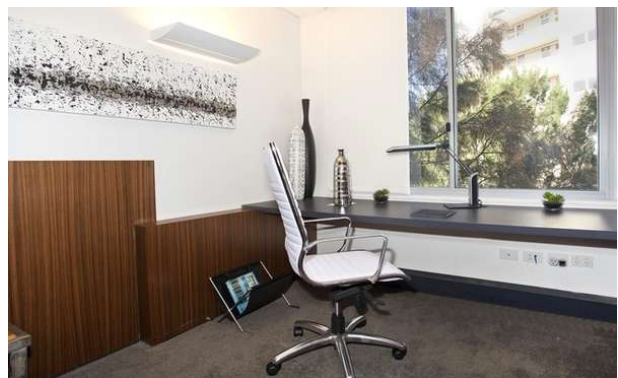

Apartment Kirribilli , Sydney