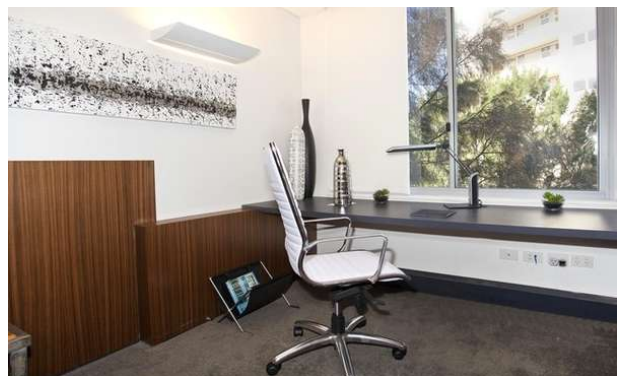

Apartment Kirribilli , Sydney