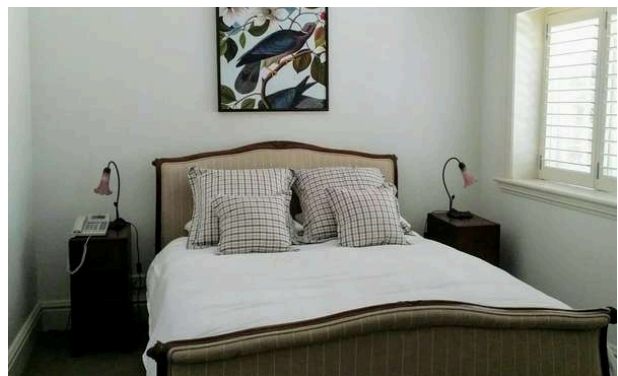

Villa Whale beach , Sydney