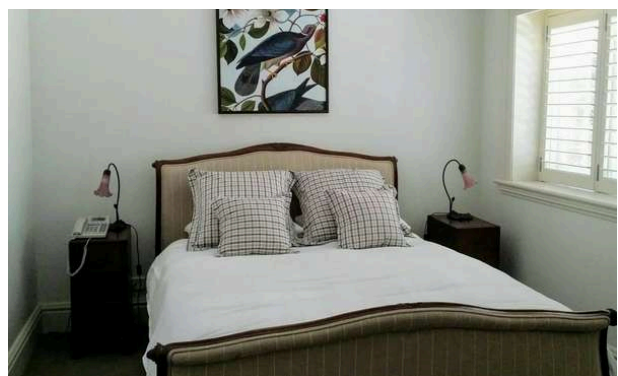

Villa Paml Beach , Sydney