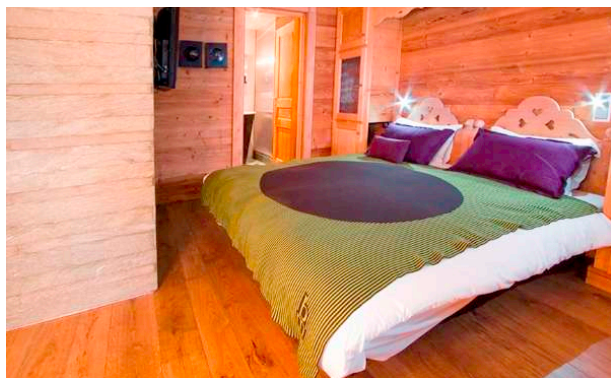

Chalet Eglantier , Courchevel