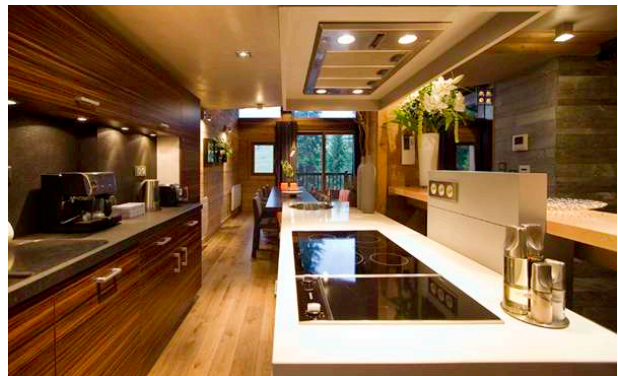

Chalet Eglantier , Courchevel