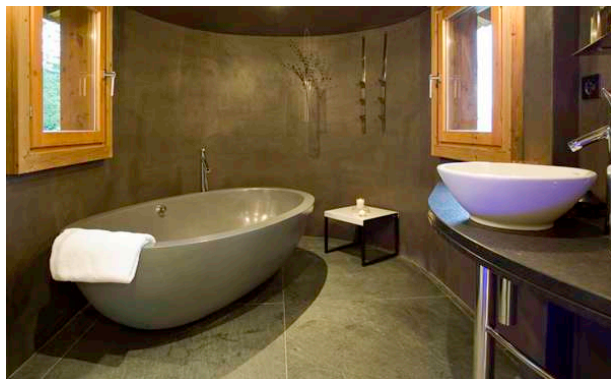

Chalet Eglantier , Courchevel