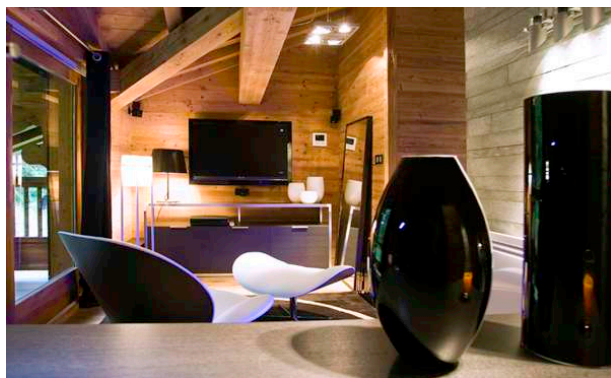

Chalet Eglantier , Courchevel