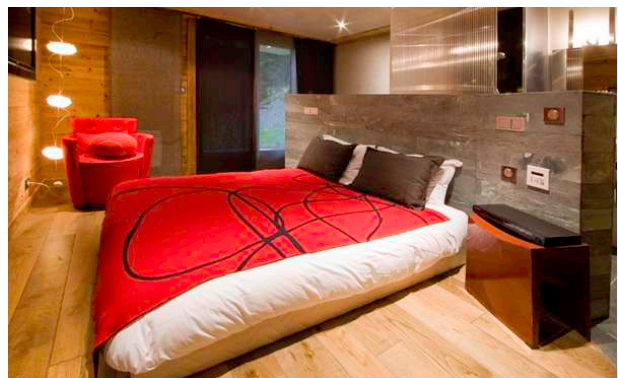

Chalet Eglantier , Courchevel