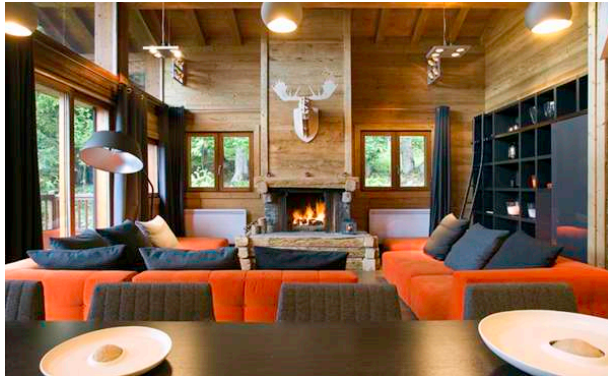

Chalet Eglantier , Courchevel