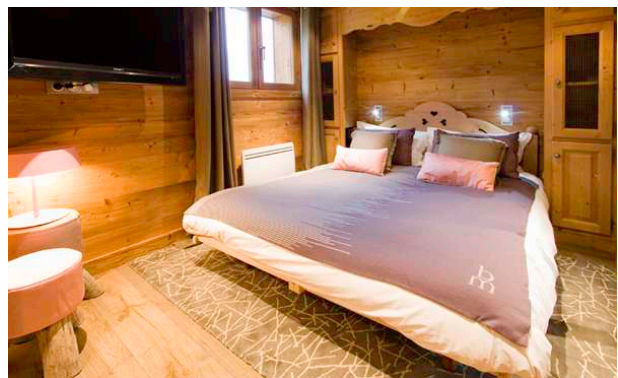

Chalet Eglantier , Courchevel