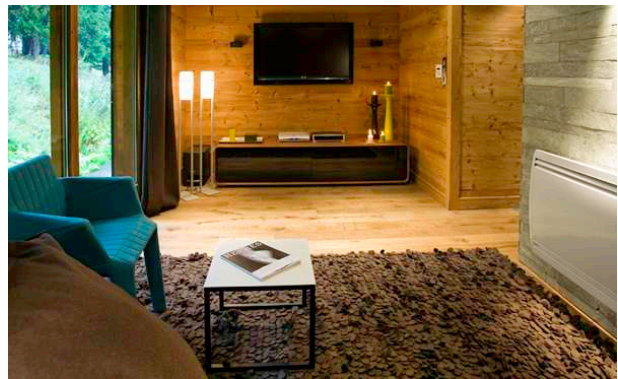

Chalet Eglantier , Courchevel