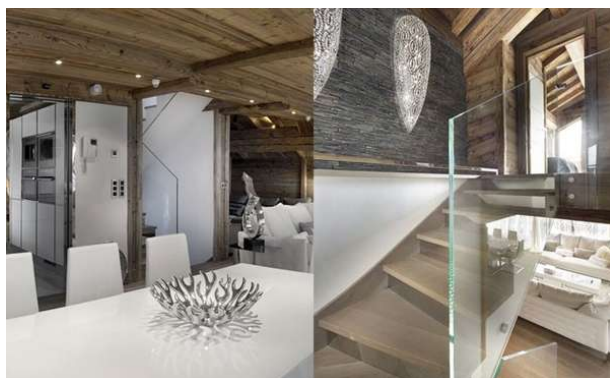

Chalet Eden , Courchevel