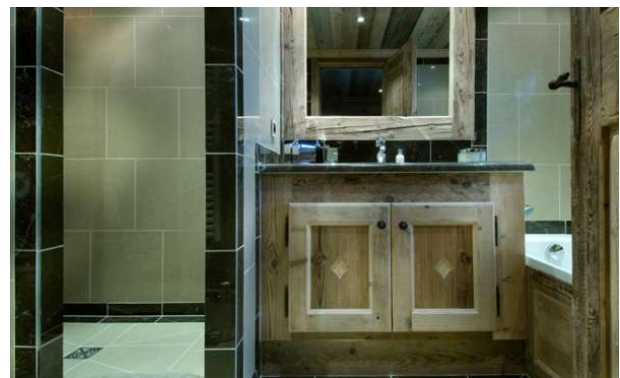

Chalet Grande Roche , Courchevel