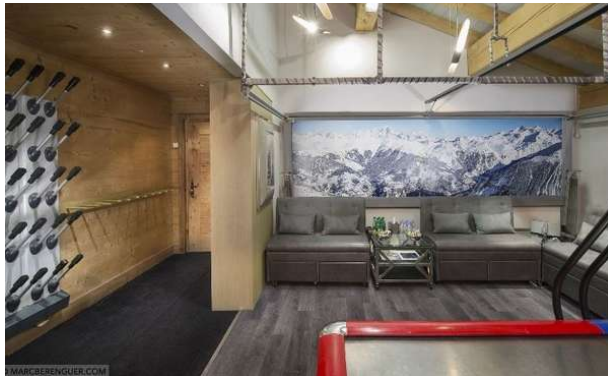

Chalet Grande Roche , Courchevel