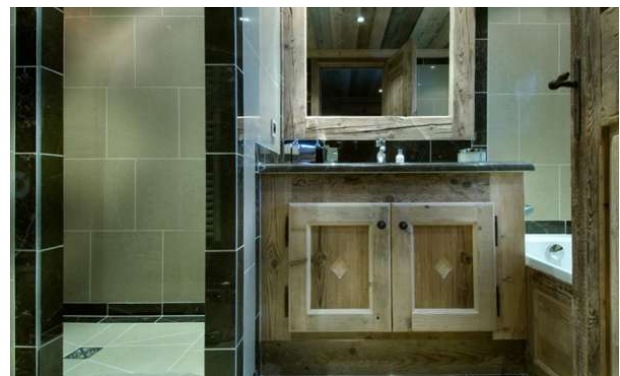

Chalet Grande Roche , Courchevel