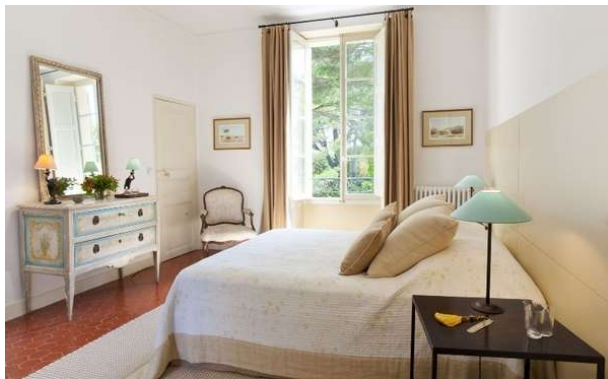

Bastide de Lambesc , Provence