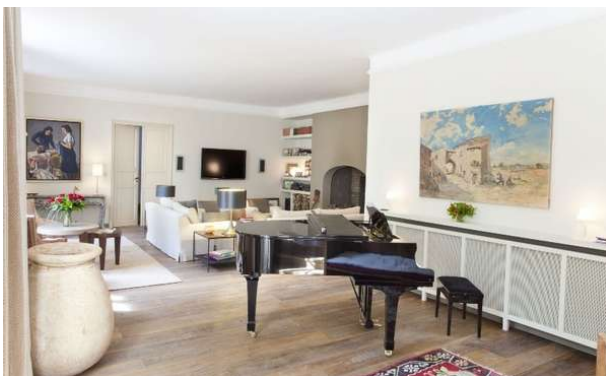

Bastide de Lambesc , Provence