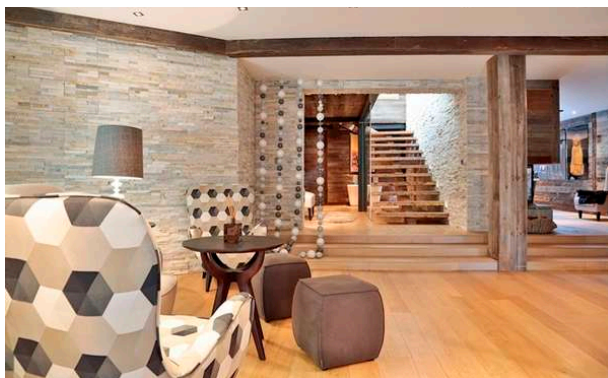

Chalet Coyote , Megeve