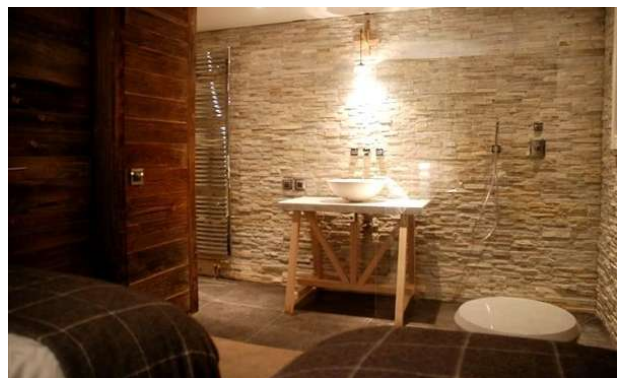

Chalet Coyote , Megeve