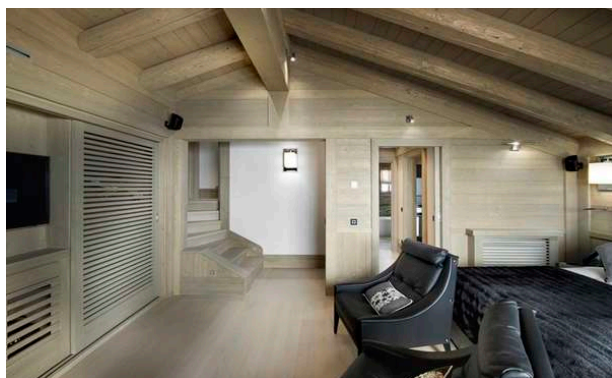

Chalet Concordia , Courchevel