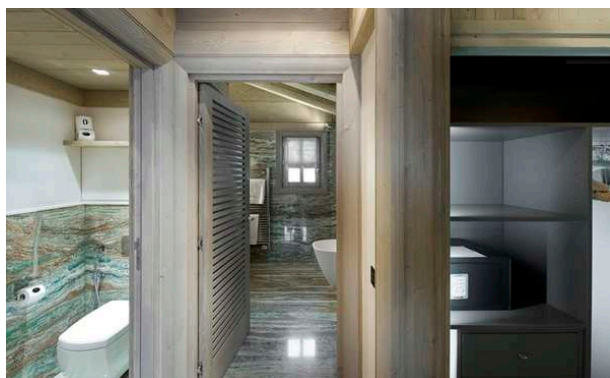

Chalet Concordia , Courchevel