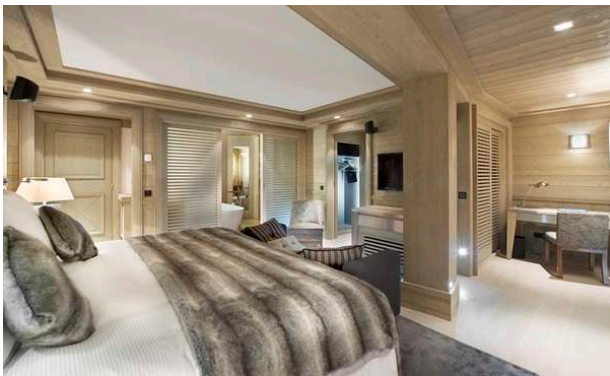

Chalet Concordia , Courchevel