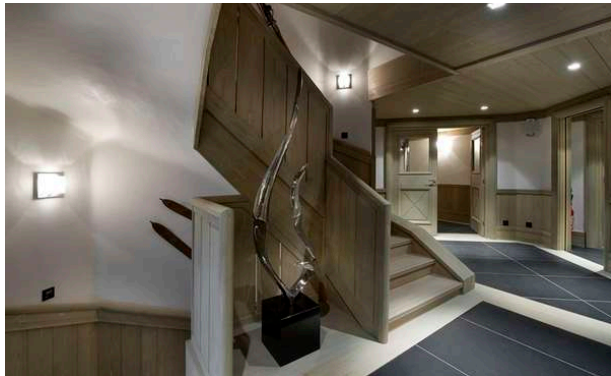

Chalet Concordia , Courchevel