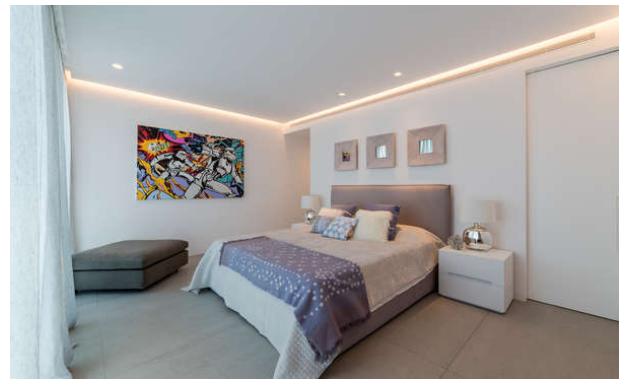

Villa Ofelia , Ibiza