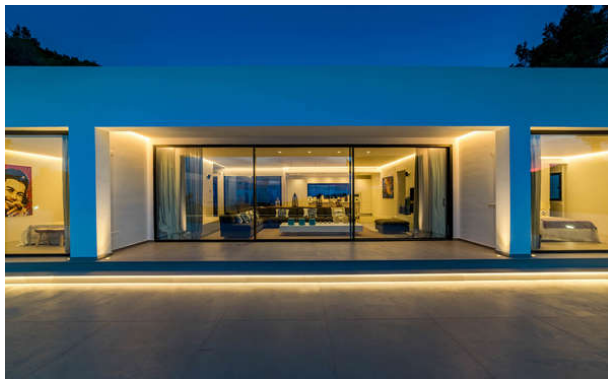

Villa Ofelia , Ibiza