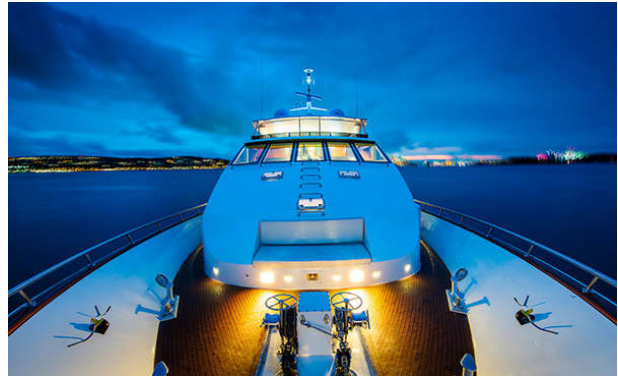

Coral Yacht , Sydney