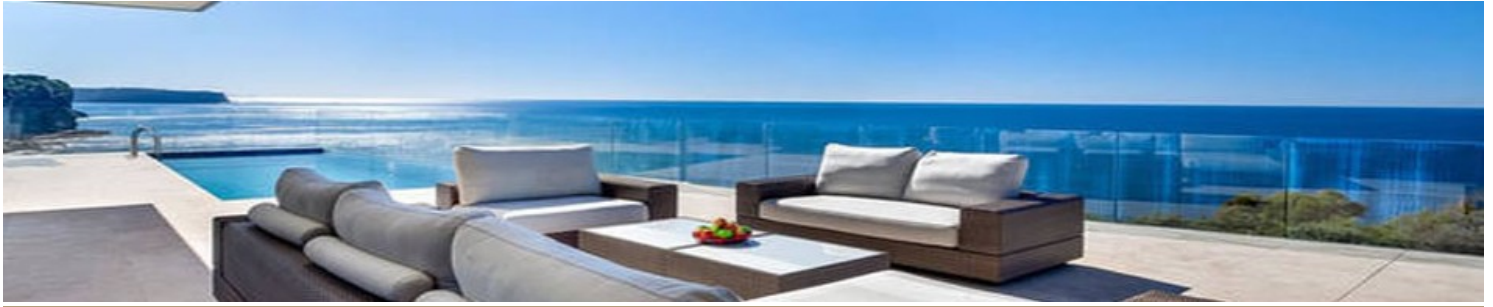

[View online](#)

[Booking request](#)

Villa Lancaster , Sydney

STUNNING VILLA WITH WATERFRONT INFINITY POOL

The villa is ideally located near Bondi beach in the quiet neighborhood of Dover Heights. Within a walking distance a great park offers a great view and a playground for the kids.

The villa offers a modern infinity pool with a breathtaking view and a spacious outdoor area.

Inside the four bedrooms can accommodate up to 8 people, the master bedroom with its king size bed ensuite, walk in robe and sea view is the perfect parental suite.

The yoga room, the gym and the pool table give the perfect luxury retreat experience to the guest.

LAYOUT

INSIDE

Kitchen
Living room
Dining room

Bedroom 1: Master bedroom with ensuite, walk in closet

Bedroom 2: King size plus bed

Bedroom 3: King size plus bed

Bedroom 4: Queen size bed

Bathroom 2

Yoga room

Gym

OUTSIDE

Infinity swimminig pool

Outdoor deck

FACTS

Prices from: upon request

Sleeps: 8 Guests

4 bedrooms

SERVICES INCLUDED

DISTANCES

Town: 20 minutes by car

Beach: 10 minutes by car

PROPERTY FEATURES

TV

Hifi

Telephone

Wi-Fi and Satellite

Pool: , heated, sea water

Parking (2)

Gym with

Air-conditionned everywhere

Seaview

Yoga room

Pool table