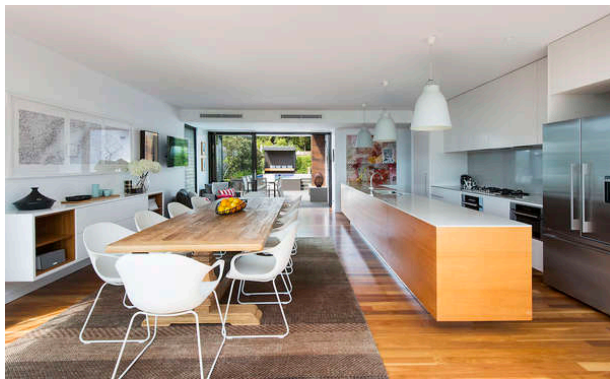

Villa Shell , Sydney