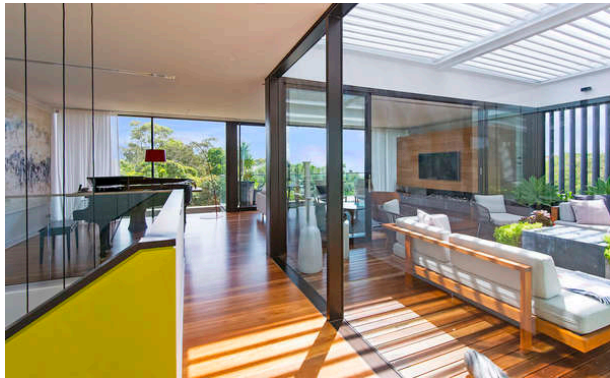

Villa Shell , Sydney