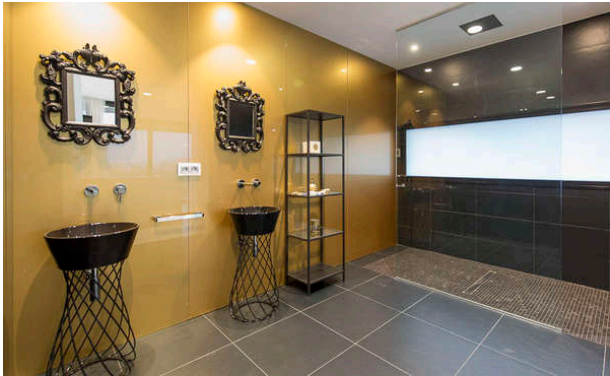

Ibiza Deluxe , Ibiza