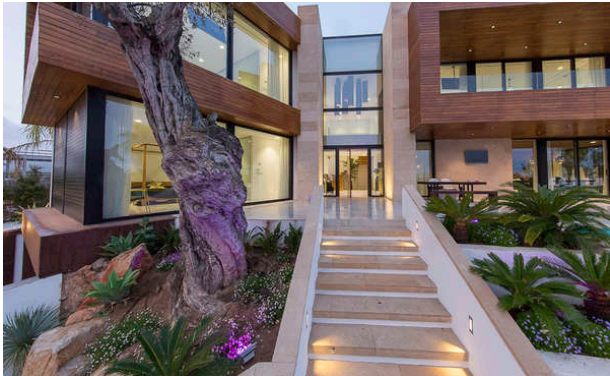

Ibiza Deluxe , Ibiza