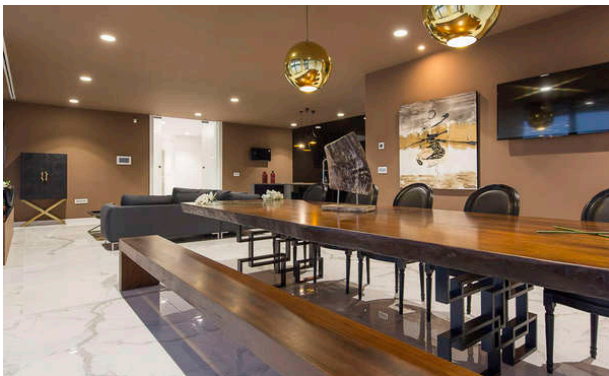

Ibiza Deluxe , Ibiza