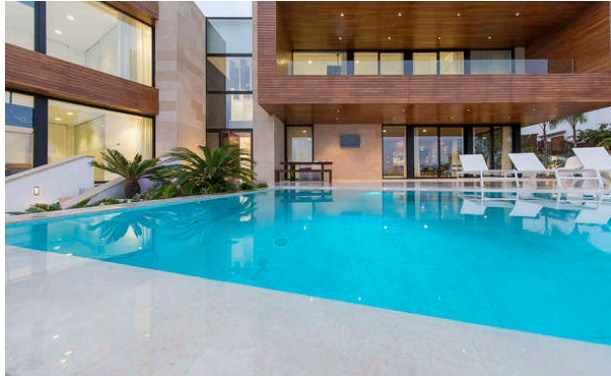

Ibiza Deluxe , Ibiza