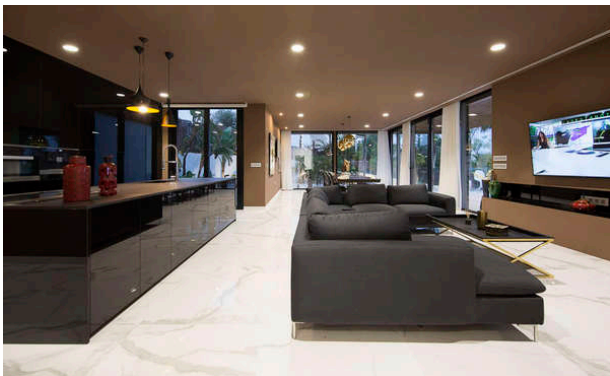

Ibiza Deluxe , Ibiza