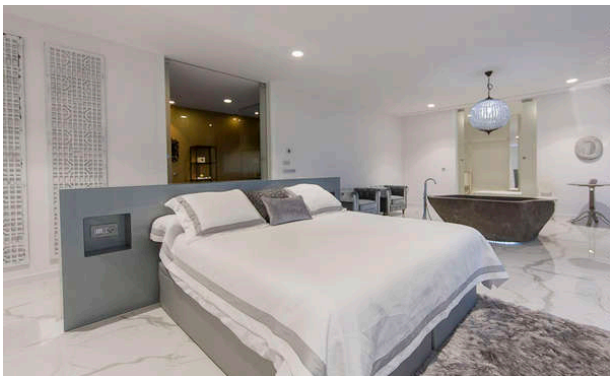

Ibiza Deluxe , Ibiza