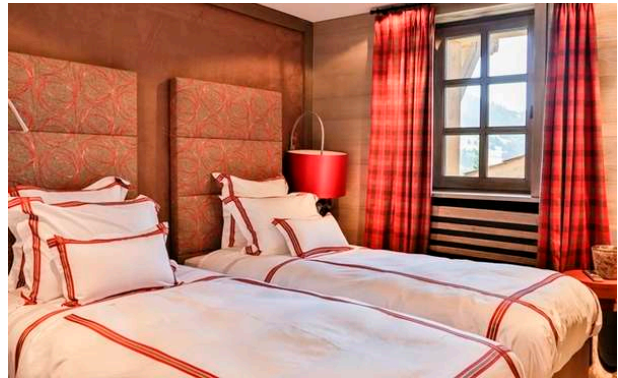

TULIPE NOIRE , Megeve