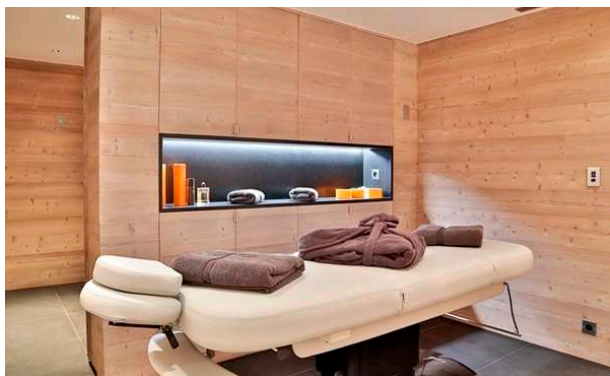

SERVICES INCLUDED

DISTANCES

PROPERTY FEATURES

Sauna
Jacuzzi
Covered Parking (2)
Gym with
Boot heaters
Fireplace

TULIPE NOIRE , Megeve

TULIPE NOIRE , Megeve

TULIPE NOIRE , Megeve

TULIPE NOIRE , Megeve