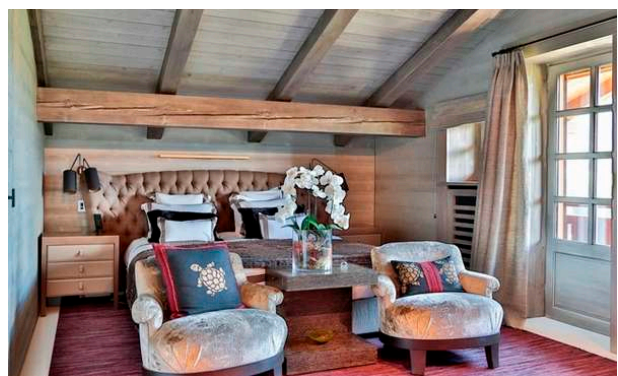

[View online](#)

[Booking request](#)

eden
luxury homes

TULIPE NOIRE , Megeve

LAYOUT

Villa Surface: 261
Property surface: 1870

FACTS

Prices from: upon request
Sleeps: 8 Guests
4 bedrooms

SERVICES INCLUDED

DISTANCES

PROPERTY FEATURES

Sauna
Jacuzzi
Covered Parking (2)
Gym with
Boot heaters
Fireplace

TULIPE NOIRE , Megeve

TULIPE NOIRE , Megeve

TULIPE NOIRE , Megeve

TULIPE NOIRE , Megeve