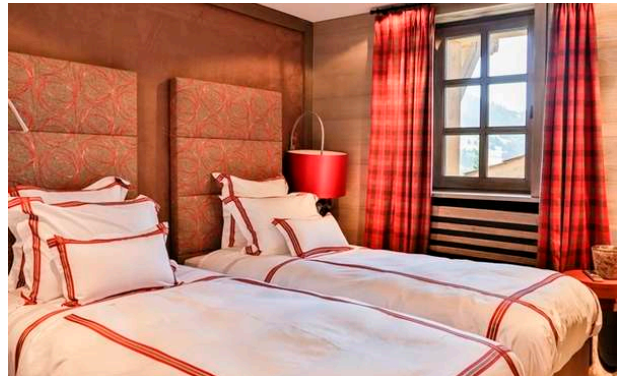

TULIPE NOIRE , Megeve