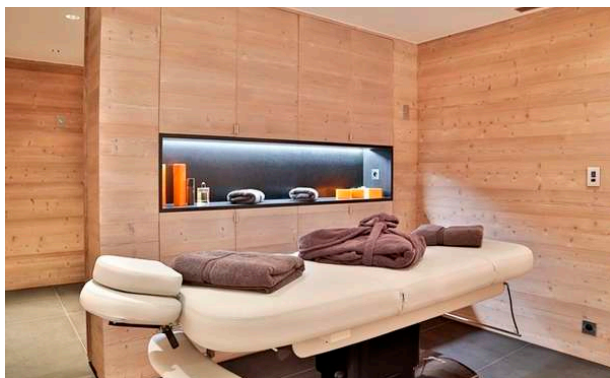

SERVICES INCLUDED

DISTANCES

PROPERTY FEATURES

Sauna
Jacuzzi
Covered Parking (2)
Gym with
Boot heaters
Fireplace

TULIPE NOIRE , Megeve

TULIPE NOIRE , Megeve

TULIPE NOIRE , Megeve

TULIPE NOIRE , Megeve