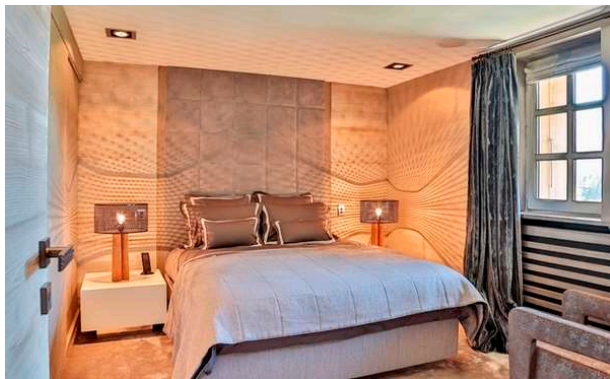

TULIPE NOIRE , Megeve