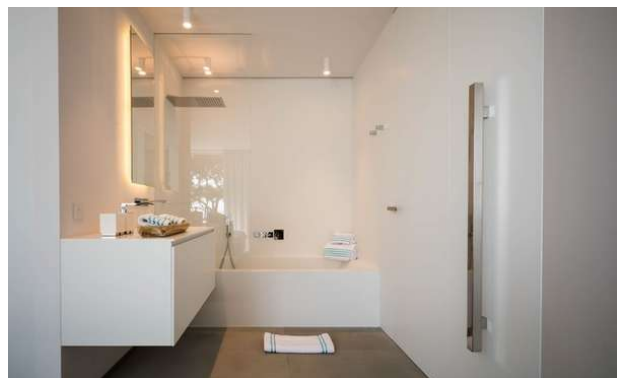

Villa Beach House , Saint Tropez