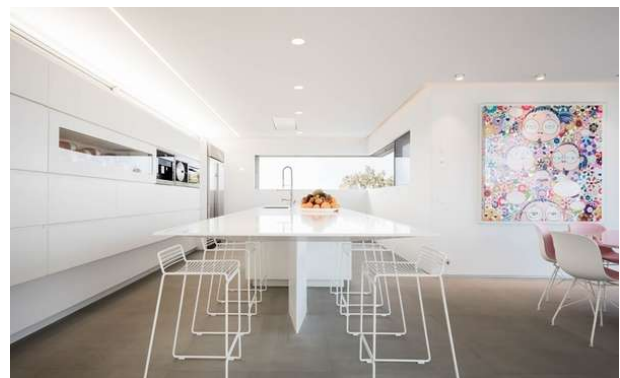

Villa Beach House , Saint Tropez