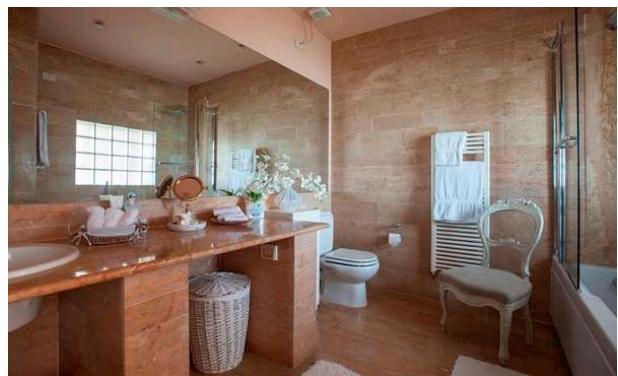

Alfieri , Tuscany & Umbria