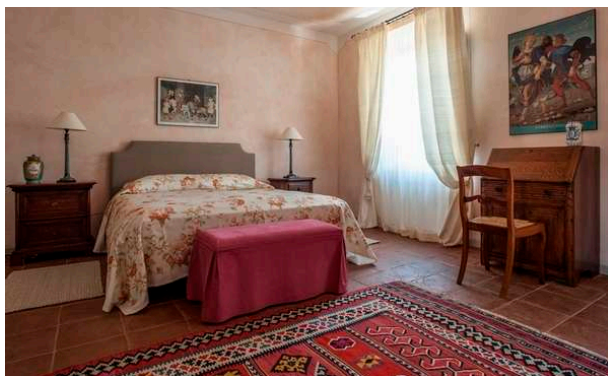

Alfieri , Tuscany & Umbria