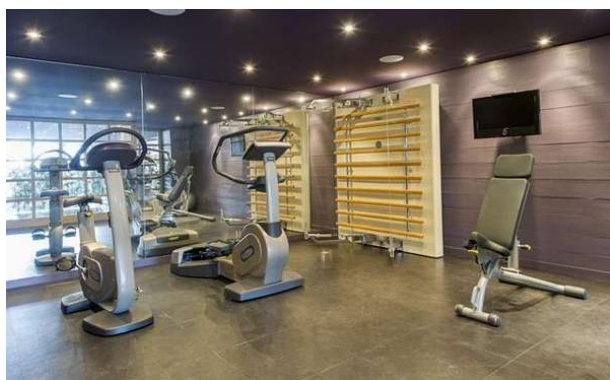

Chalet Licorne , Courchevel