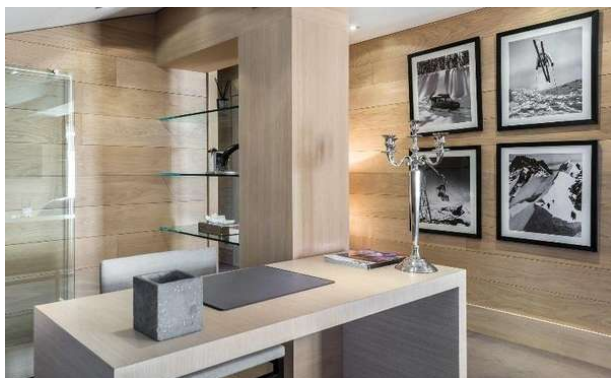

Chalet Licorne , Courchevel