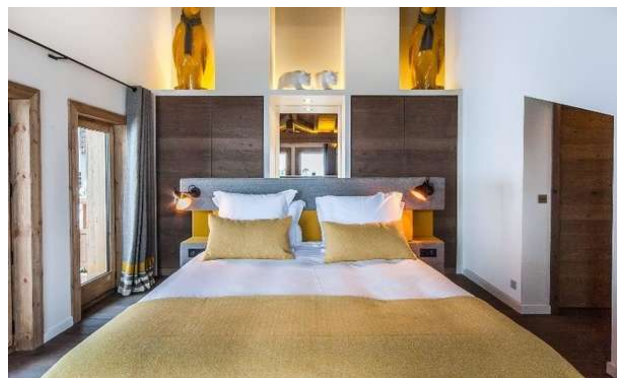

Chalet Le 1550 , Courchevel