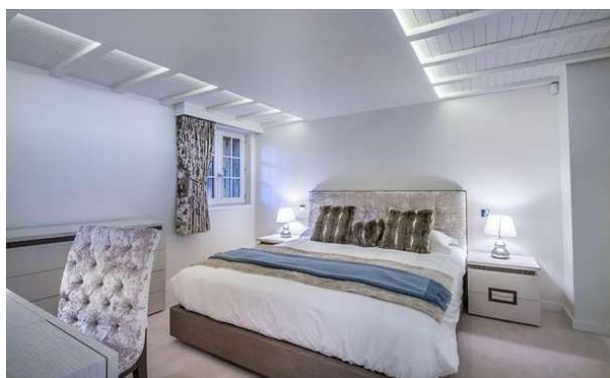

Chalet Amnesia , Courchevel