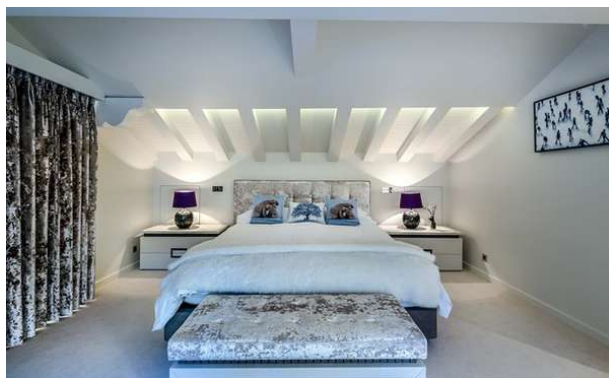

Chalet Amnesia , Courchevel