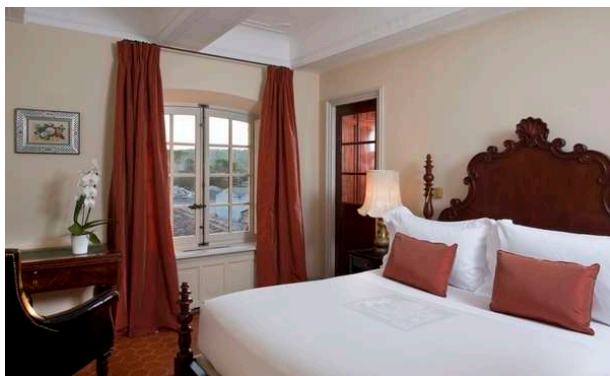

Baulieu , Provence