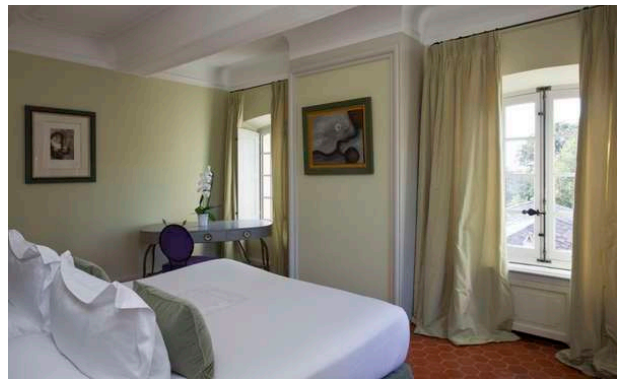

Baulieu , Provence