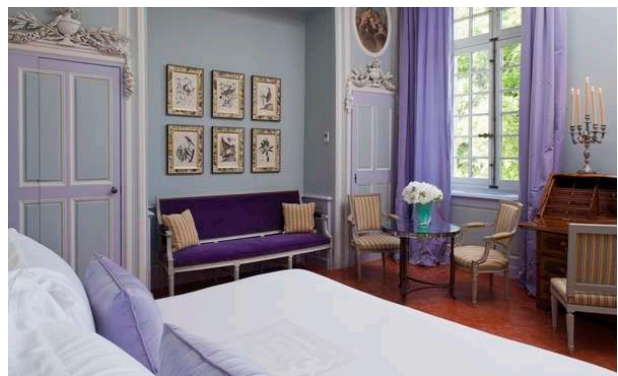

Baulieu , Provence