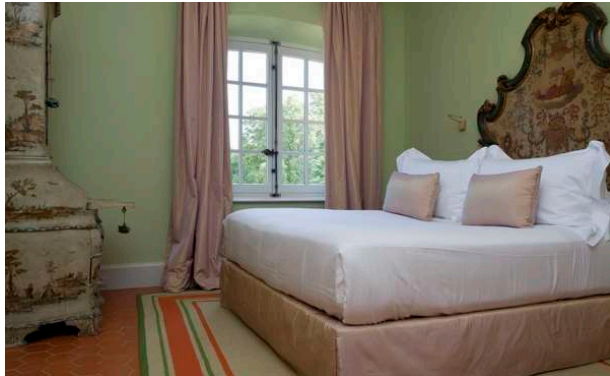

Baulieu , Provence