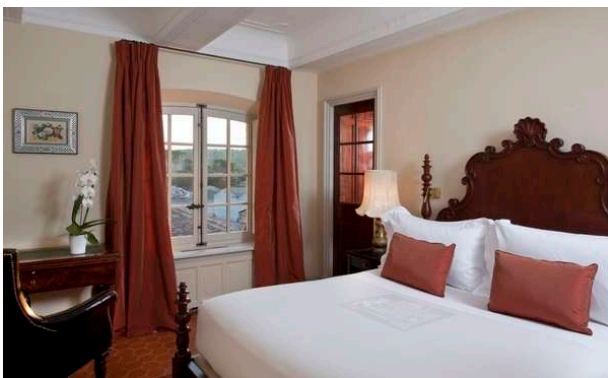

Baulieu , Provence