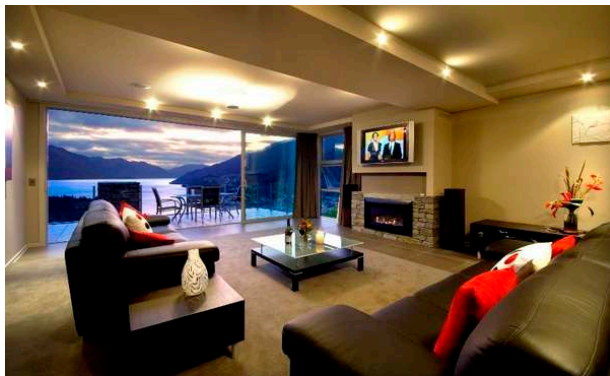

Penthouse Teria , Queenstown