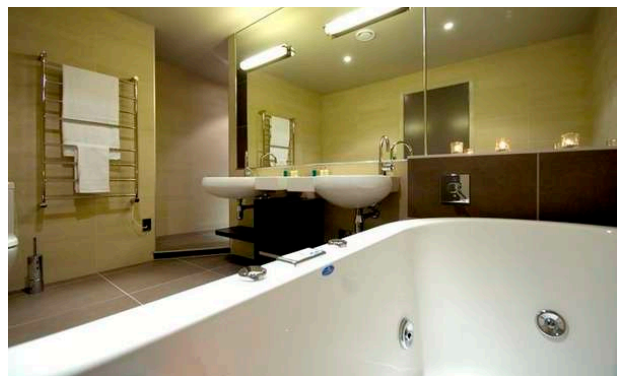

Penthouse Teria , Queenstown