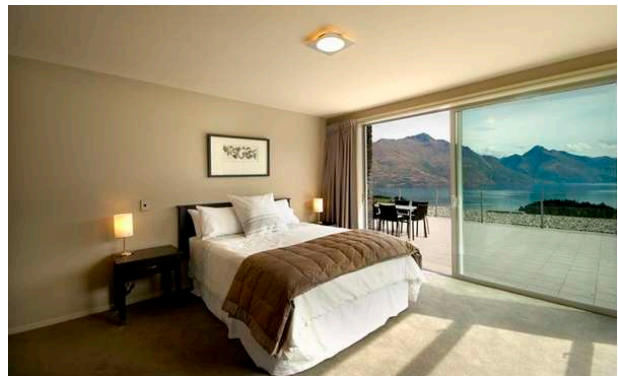

Penthouse Teria , Queenstown