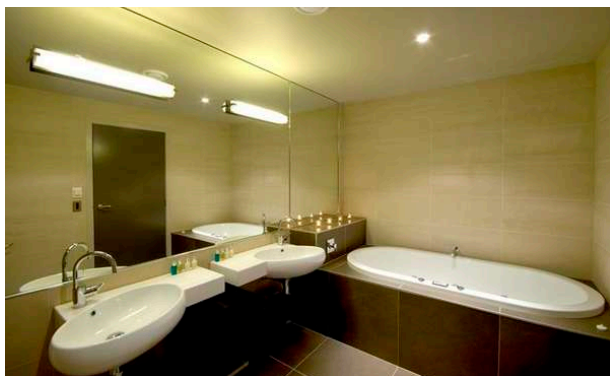

Penthouse Teria , Queenstown