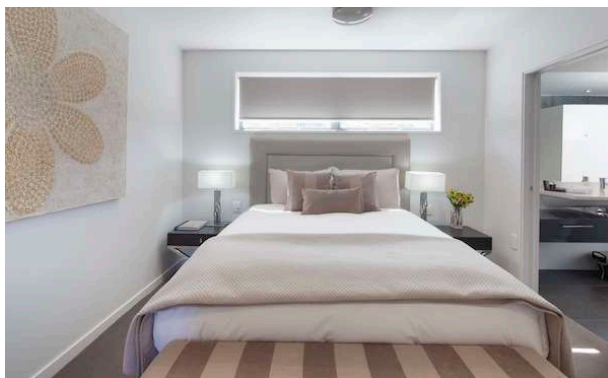

Taimana central apartment , Queenstown