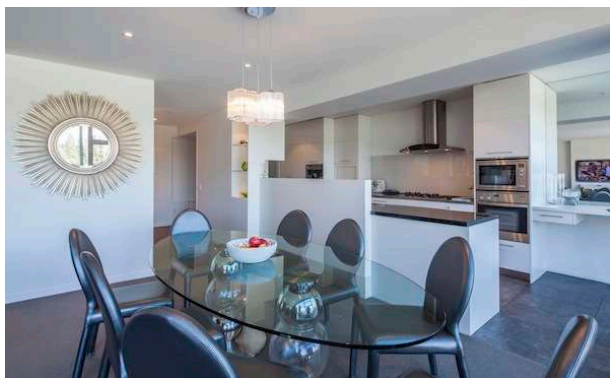

Taimana central apartment , Queenstown