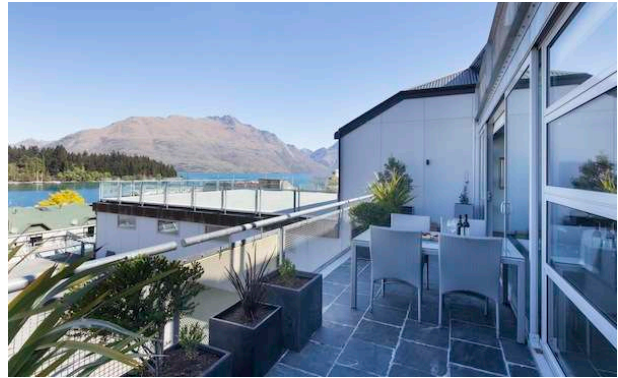

Taimana central apartment , Queenstown