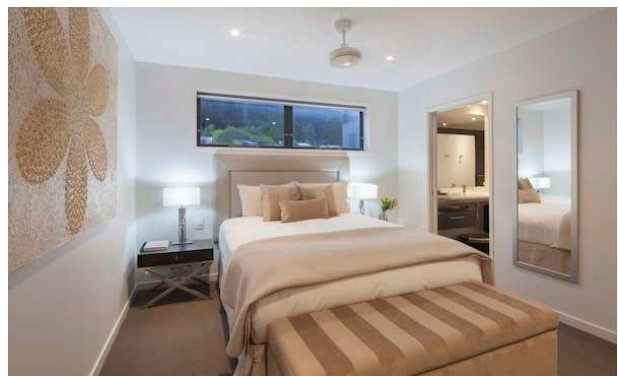

Taimana central apartment , Queenstown