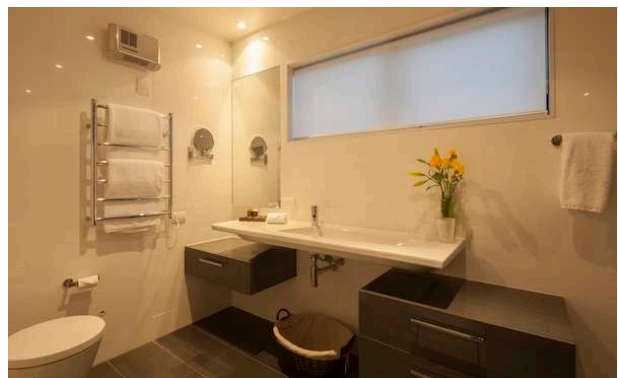

Taimana central apartment , Queenstown