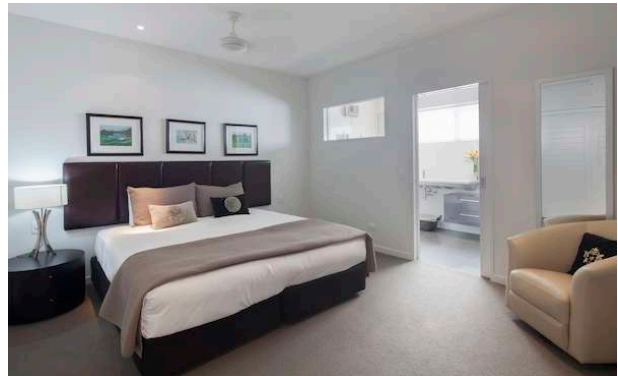

Taimana central apartment , Queenstown