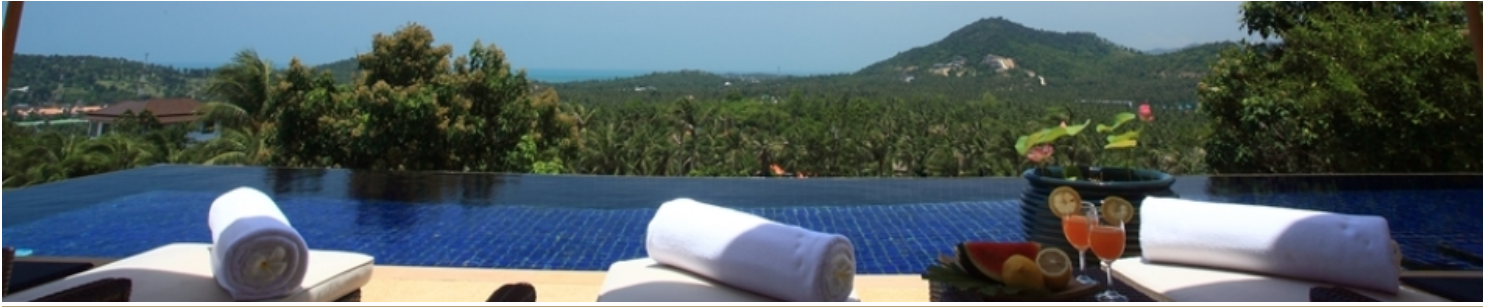

[View online](#)

[Booking request](#)

Villa Lison , Koh Samui

LAYOUT

Villa Surface: 4

FACTS

Prices from: upon request
Sleeps: 5 - 10 Guests
5 bedrooms

SERVICES INCLUDED

Private Chef services
Daily Cleaning

DISTANCES

Airport: Samui Airport, 15 minutes by car

PROPERTY FEATURES

Safe Deposit
DVD
TV
Hifi
Wi-Fi and Satellite
Pool
Tennis court
Seaview

Villa Lison , Koh Samui

Villa Lison , Koh Samui