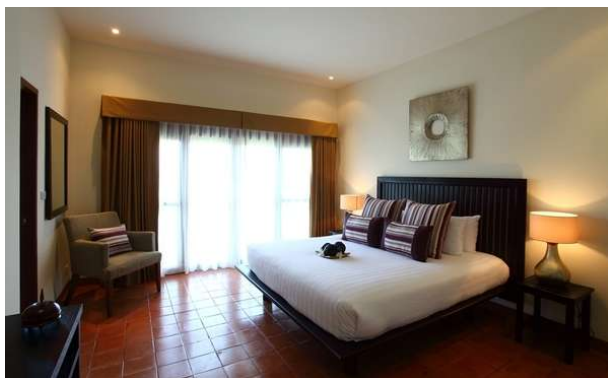

Villa Lison , Koh Samui