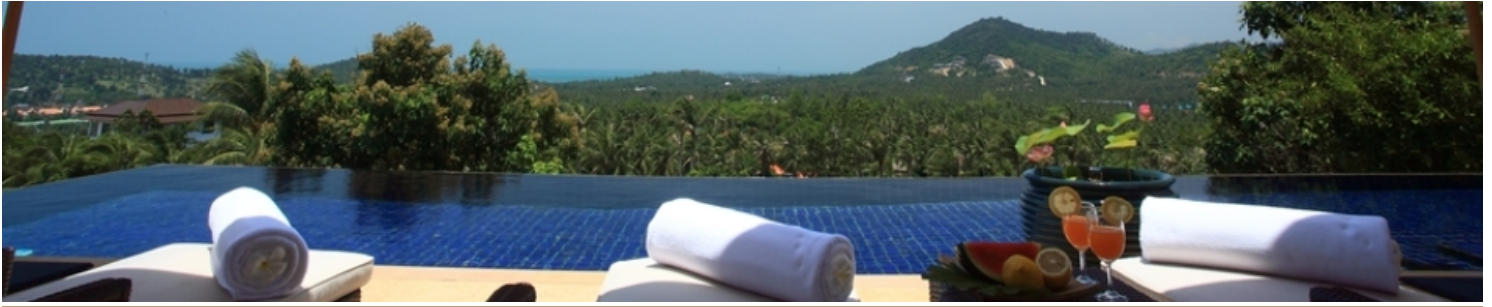

[View online](#)

[Booking request](#)

eden
luxury homes

Villa Lison , Koh Samui

LAYOUT

Villa Surface: 4

FACTS

Prices from: upon request
Sleeps: 5 - 10 Guests
5 bedrooms

SERVICES INCLUDED

Private Chef services
Daily Cleaning

DISTANCES

Airport: Samui Airport, 15 minutes by car

PROPERTY FEATURES

Safe Deposit
DVD
TV
Hifi
Wi-Fi and Satellite
Pool
Tennis court
Seaview

Villa Lison , Koh Samui