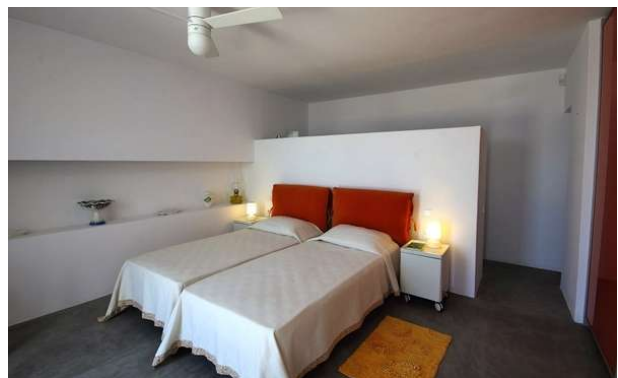

Edge On The Horizon , Paros