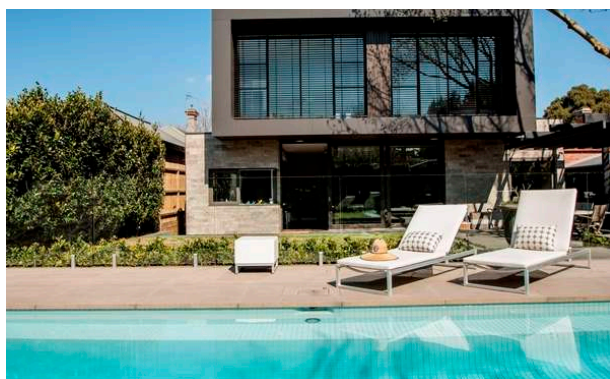

Villa Savana , Melbourne