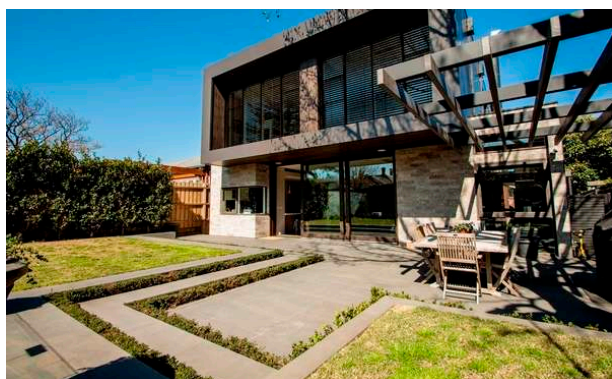

Villa Savana , Melbourne