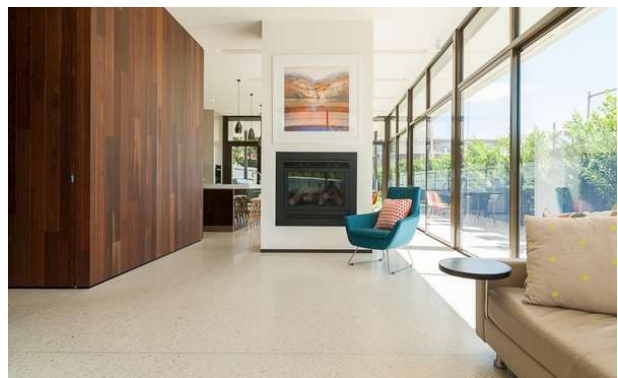

Villa Blanca , Melbourne