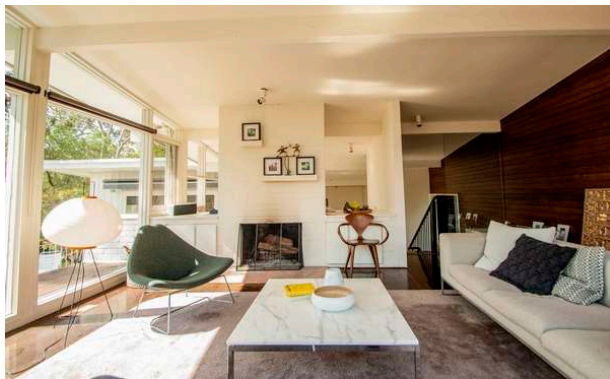

Villa Roja , Melbourne