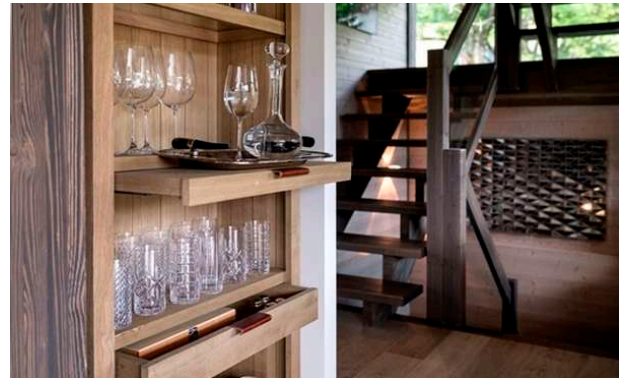

Chalet Satine , Megeve