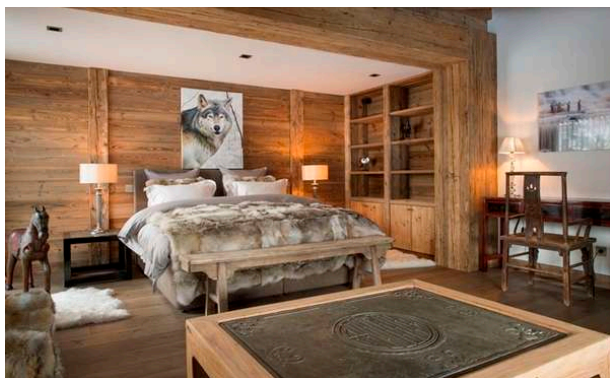

Chalet La Ferme de Pascal , Megeve