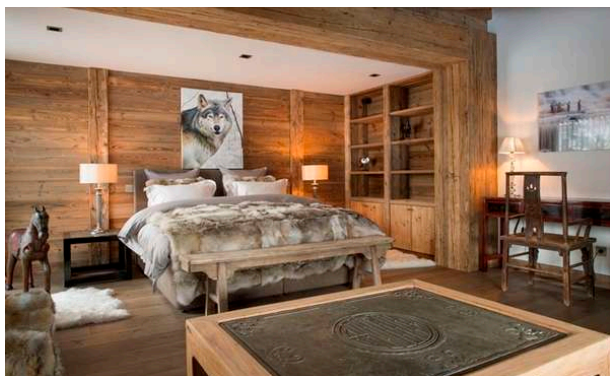

Chalet La Ferme de Pascal , Megeve