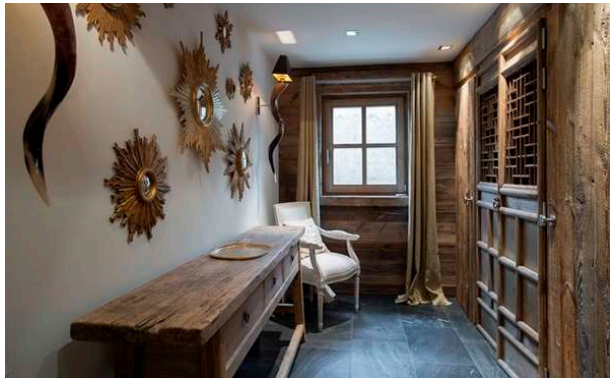

Chalet La Ferme de Pascal , Megeve