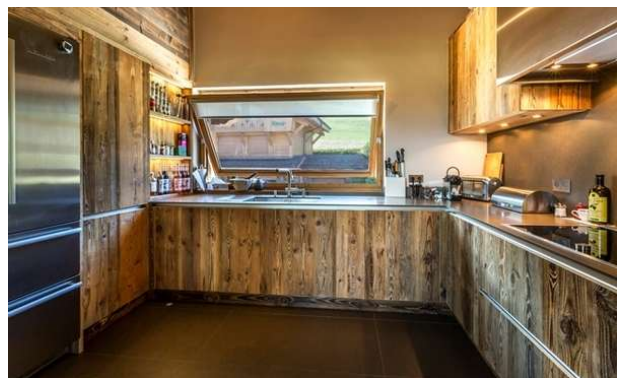

Chalet Infinity , Megeve