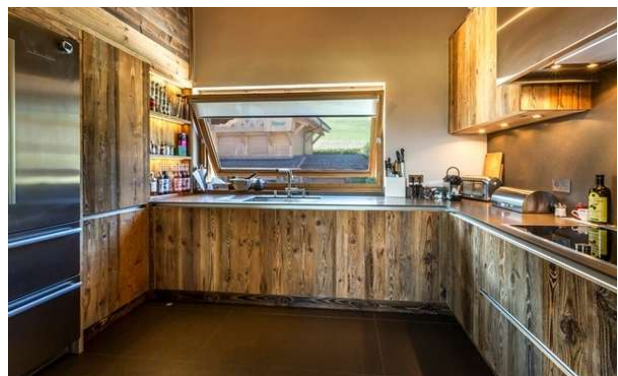

Chalet Infinity , Megeve