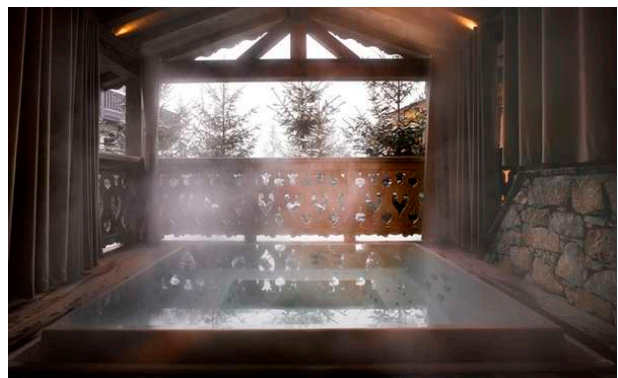

Chalet Ormello , Courchevel