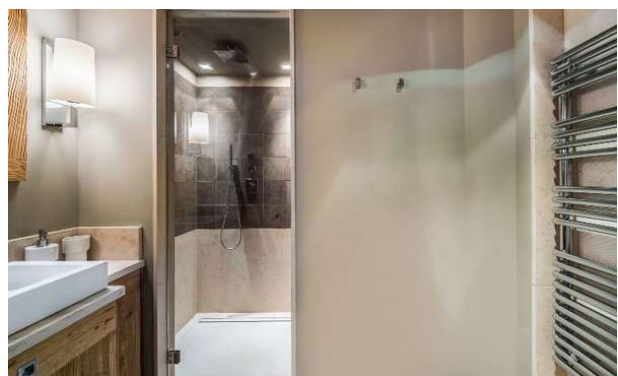

Apartment Astree 402 , Courchevel