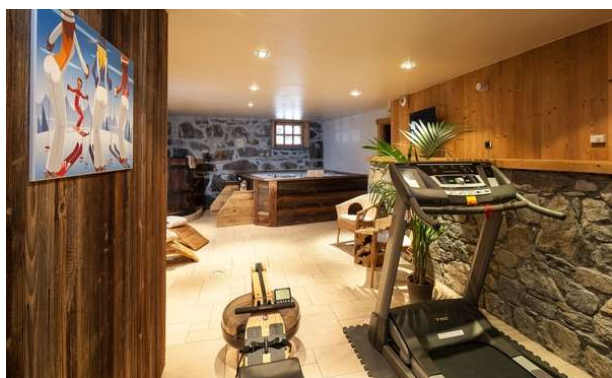

Chalet Ferme De Mon Grand-Père , Meribel