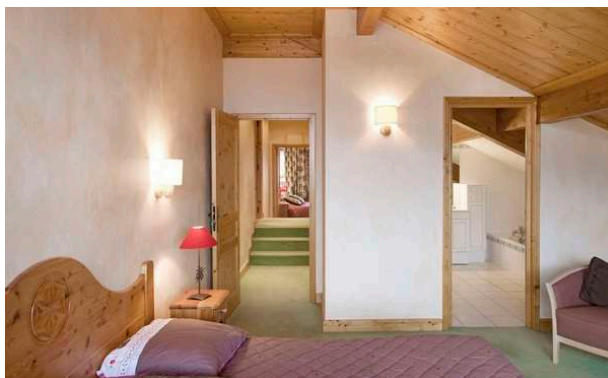

Apartement Jean Blanc 4 , Courchevel