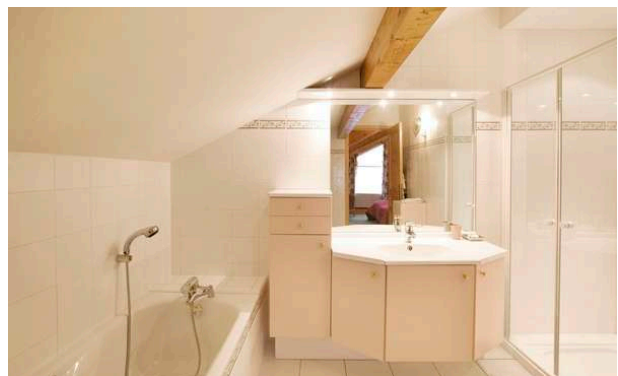

Apartement Jean Blanc 4 , Courchevel