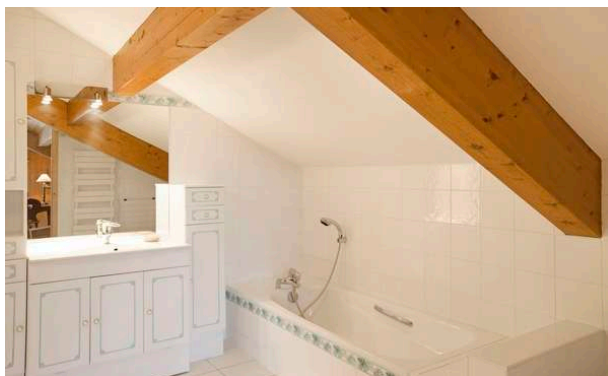

Apartement Jean Blanc 4 , Courchevel