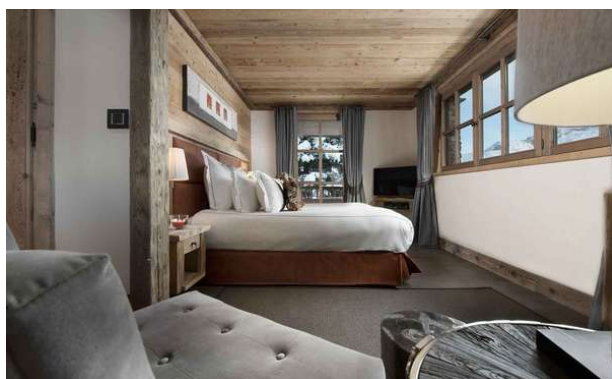

Chalet Pearl 1850 , Courchevel