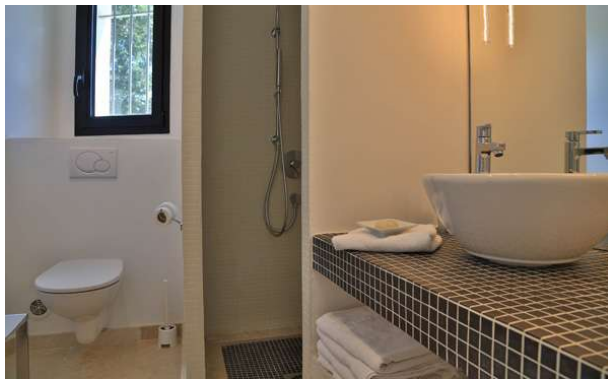

Villa Kenya , Saint Tropez