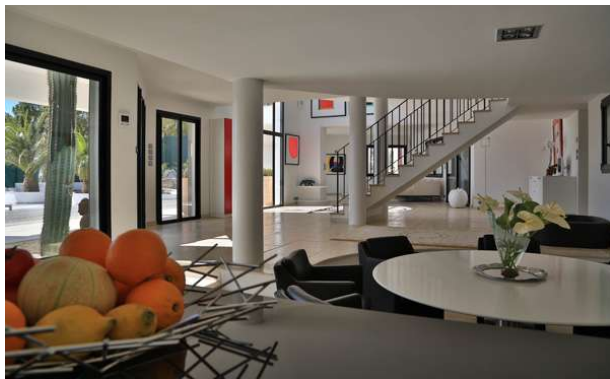

Villa Kenya , Saint Tropez